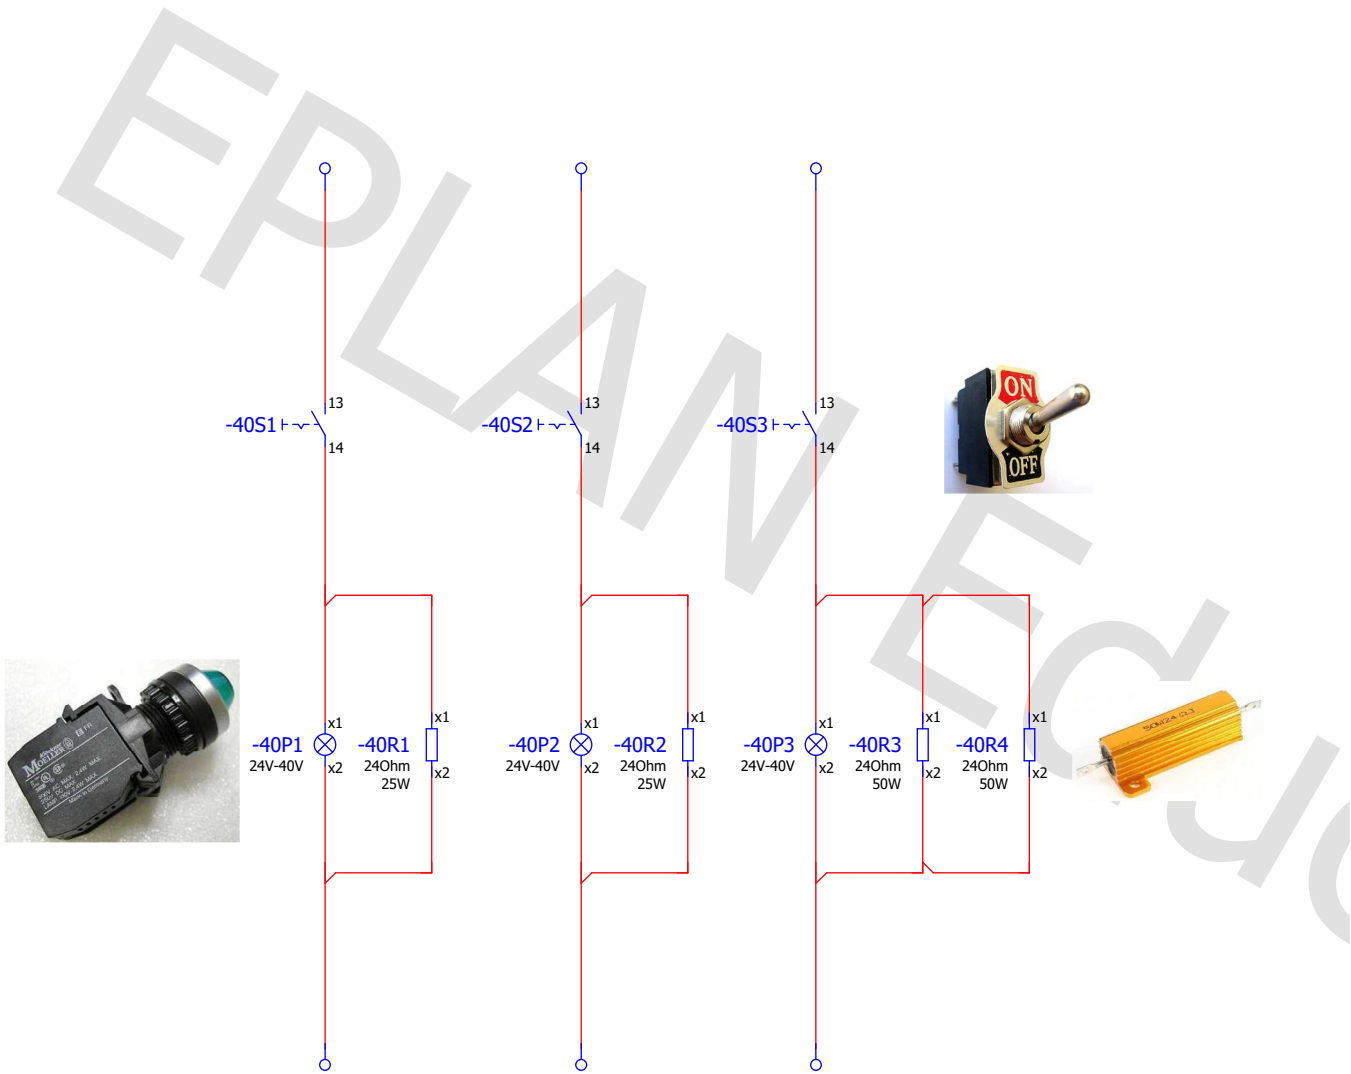

EPLAN Education

EPLAN Educational

-20A1
Out of the ground

-20A2
In to the building

L1O
L2O
L3O
PENO

OL1
OL2
OL3
OPE
OPE
ON
ON

CAMPUS VÄST GULLMARSGYMNASIET	Earthing Systems	Main Switchboard	OSCAR BERGQVIST COLLEGE
---	-------------------------	-------------------------	--------------------------------

EPLAN