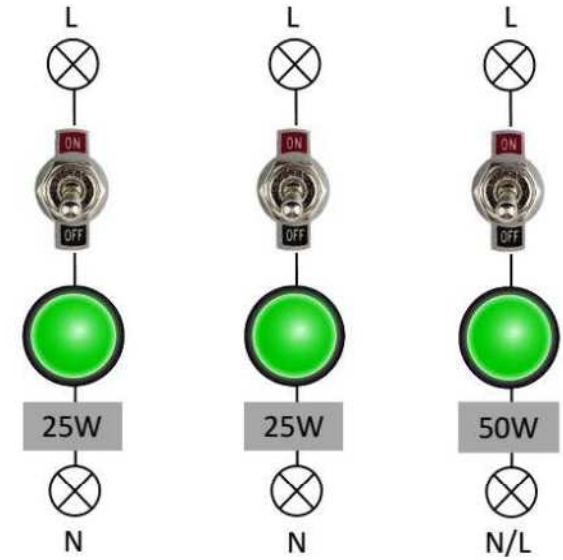

EPLAN Education

EPLAN Educational

-20A1
Out of the ground

-20A2
In to the building

L1O
L2O
L3O
PENO

OL1
OL2
OL3
OPE
OPE
ON
ON

CAMPUS VÄST GULLMARSGYMNASIET	Earthing Systems	Main Switchboard	OSCAR BERGQVIST COLLEGE
---	-------------------------	-------------------------	--------------------------------