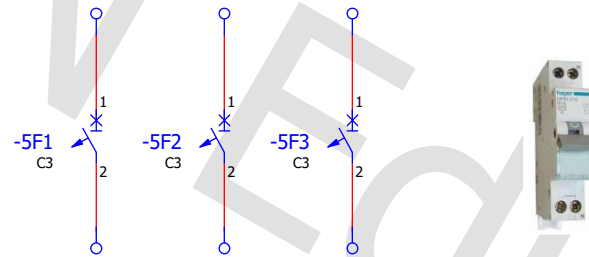

EPLAN Education

EPLAN Educational

-20A1
Out of the ground

-20A2
In to the building

L1O
L2O
L3O
PENO

OL1
OL2
OL3
OPE
OPE
ON
ON

CAMPUS VÄST GULLMARSGYMNASIET	Earthing Systems	Main Switchboard	OSCAR BERGQVIST COLLEGE
---	-------------------------	-------------------------	--------------------------------