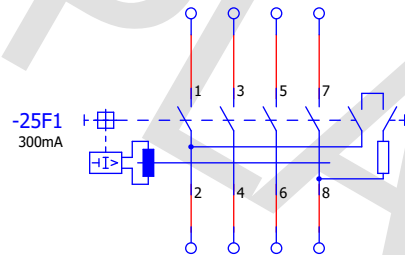

EPLAN Education

EPLAN Educational

-20A1
Out of the ground

-20A2
In to the building

L1O
L2O
L3O
PENO

OL1
OL2
OL3
OPE
OPE
ON
ON

CAMPUS VÄST GULLMARSGYMNASIET	Earthing Systems	Main Switchboard	OSCAR BERGQVIST COLLEGE
---	-------------------------	-------------------------	--------------------------------

EPLAN