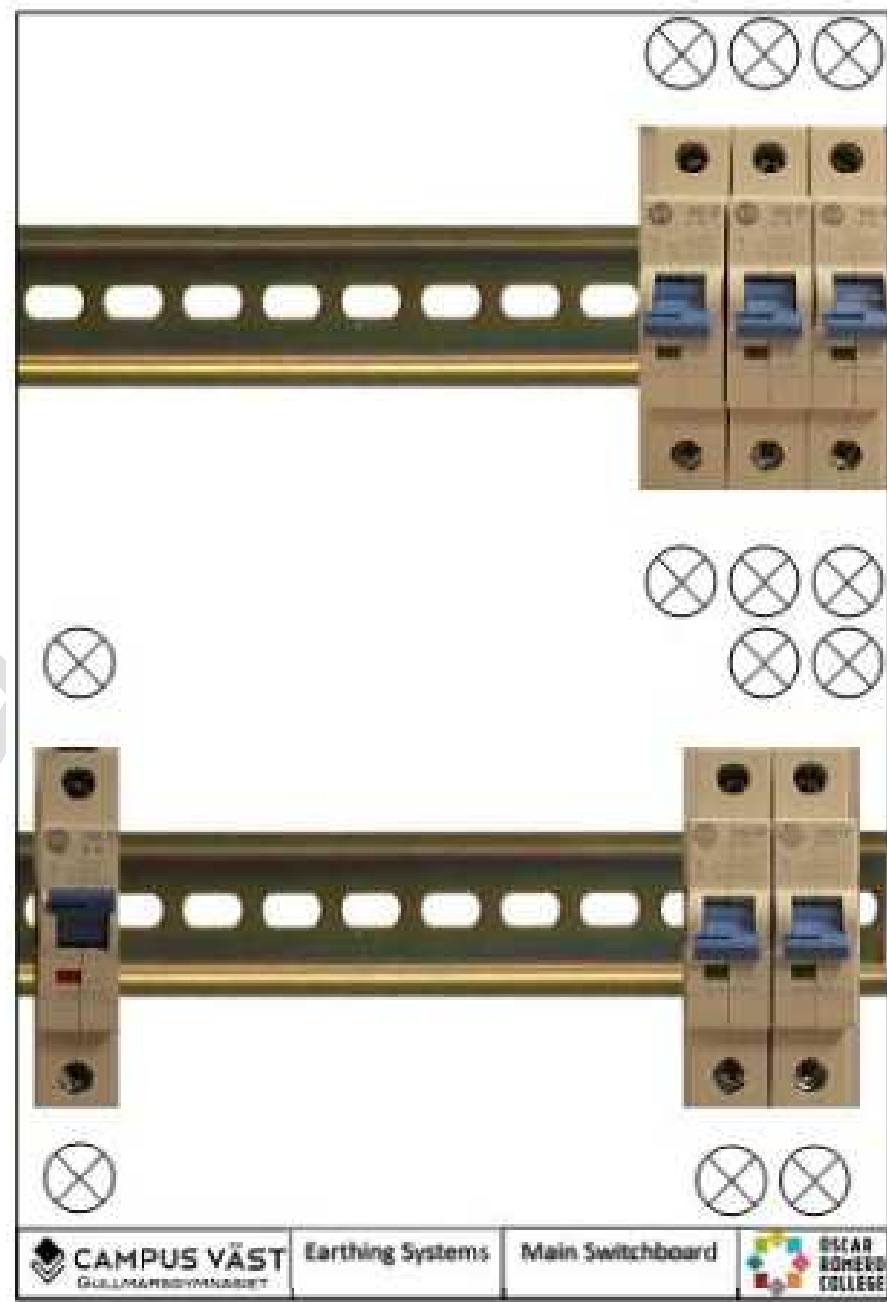

EPLAN Education

EPLAN Educational

-20A1
Out of the ground

-20A2
In to the building

L1O
L2O
L3O
PENO

OL1
OL2
OL3
OPE
OPE
ON
ON

CAMPUS VÄST GULLMARSGYMNASIET	Earthing Systems	Main Switchboard	OSCAR BERGQVIST COLLEGE
---	-------------------------	-------------------------	--------------------------------